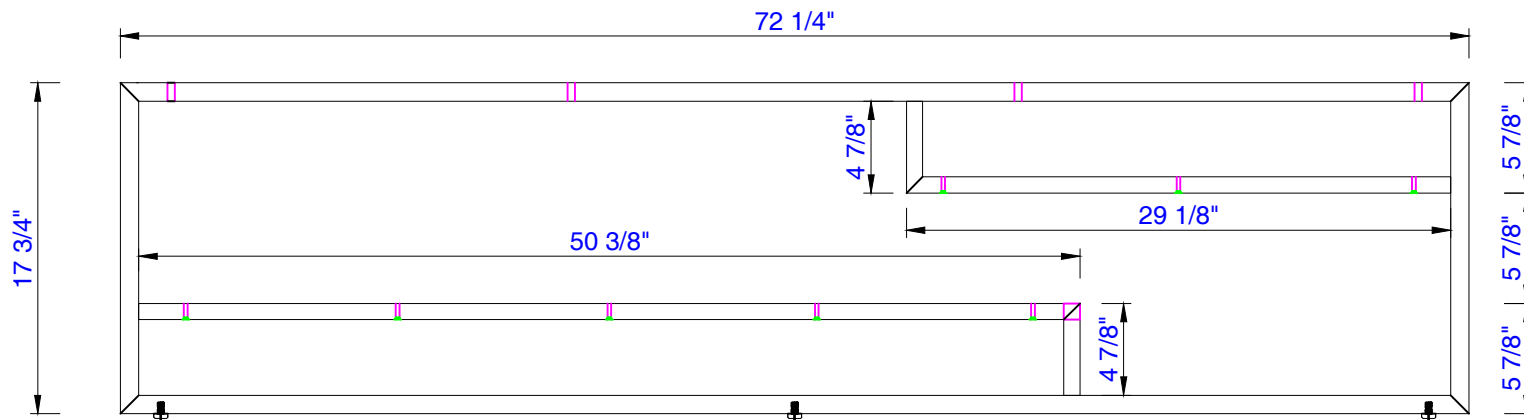

72"

Item Number:
389-B72-GLD
389-B72-MBK
389-B72-STN

JAMES MARTIN

VANITIES™

Columbia /Mercer Island 72"
Vanity Cabinet Floor Stand
Diagrams with Dimensions
page 01 of 03