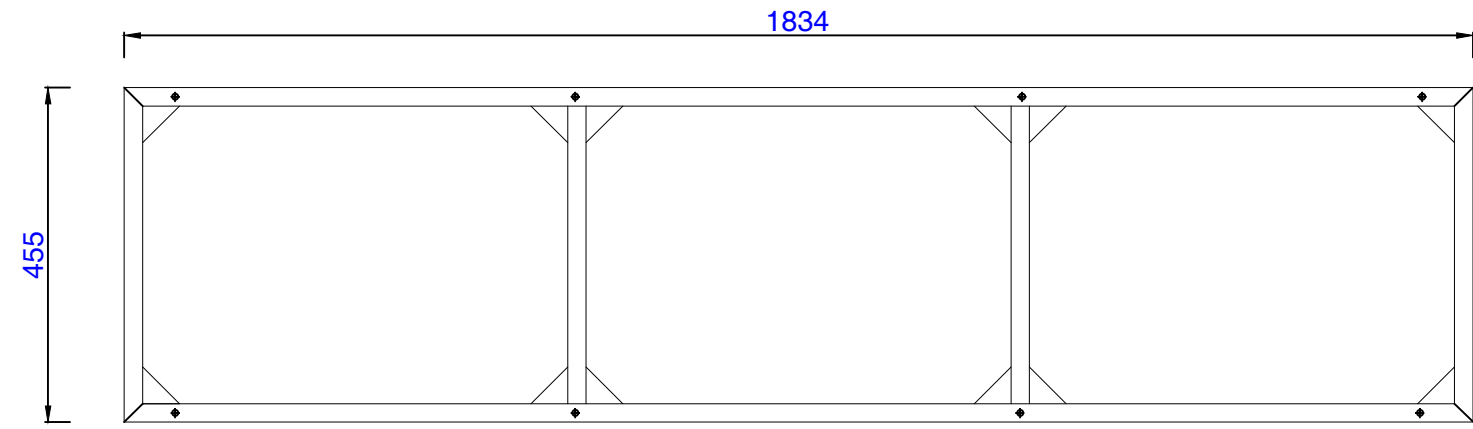

1829mm

Item Number:
389-B72-GLD
389-B72-MBK
389-B72-STN

JAMES MARTIN

VANITIES™

Columbia / Mercer Island 1829mm
Vanity Cabinet Floor Stand
Diagrams with Dimensions
page 02 of 03