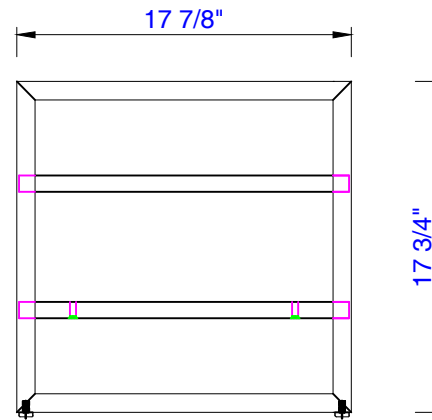

72"

Item Number:
389-B72-GLD
389-B72-MBK
389-B72-STN

JAMES MARTIN

VANITIES™

Columbia /Mercer Island 72"
Vanity Cabinet Floor Stand
Diagrams with Dimensions
page 03 of 03