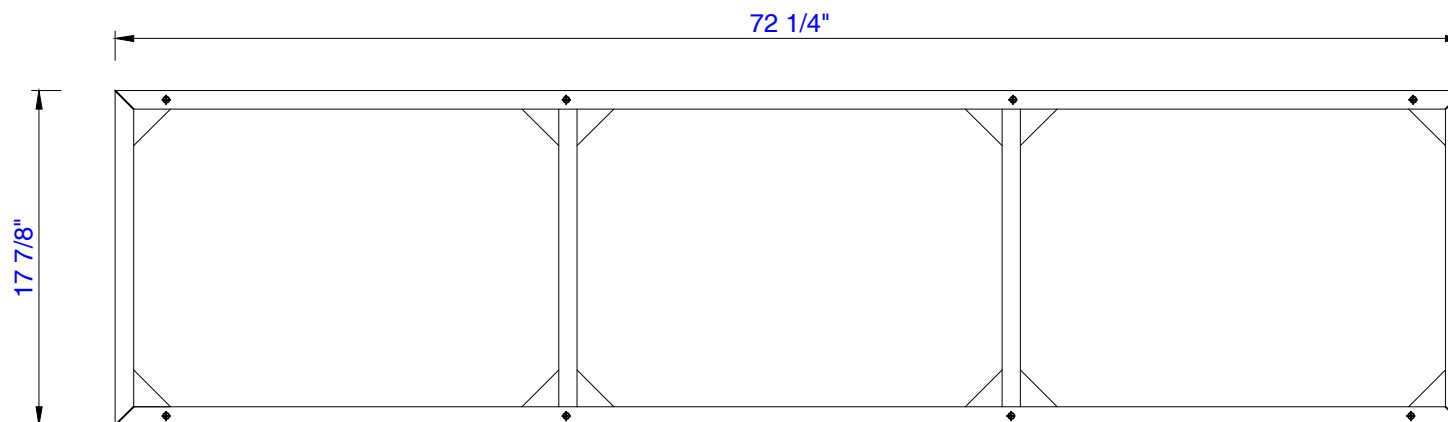

72"

Item Number:
389-B72-GLD
389-B72-MBK
389-B72-STN

JAMES MARTIN

VANITIES™

Columbia /Mercer Island 72"
Vanity Cabinet Floor Stand
Diagrams with Dimensions
page 02 of 03