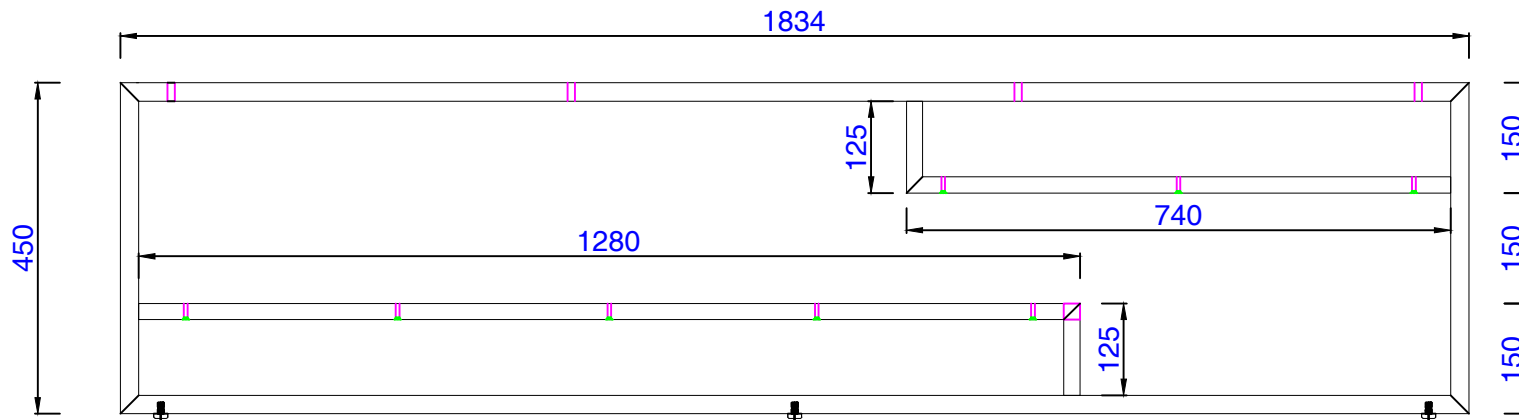

1829mm

Item Number:
389-B72-GLD
389-B72-MBK
389-B72-STN

JAMES MARTIN

VANITIES™

Columbia / Mercer Island 1829mm
Vanity Cabinet Floor Stand
Diagrams with Dimensions
page 01 of 03