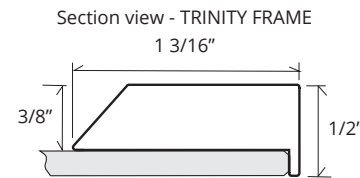

## DF-FM-2436-TR, 2036, 1636, 2430, 2030, 1630

GLASSCRAFTERS INC.

Beveled Mirror also available (add "BM" to model code)

DF-FM-2436-TR  
23 1/8" x 36 1/8"

DF-FM-2036-TR  
19 1/8" x 36 1/8"

DF-FM-1636-TR  
15 1/8" x 36 1/8"

DF-FM-2430-TR  
23 1/8" x 30 1/8"

DF-FM-2030-TR  
19 1/8" x 30 1/8"

DF-FM-1630TR  
15 1/8" x 30 1/8"

*3/4" Beveled Mirror  
also available  
all sizes, all finishes*

Decorative frame finishes

GLASSCRAFTERS, INC.  
193 Veterans Blvd. Carlstadt, NJ 07072  
1+ (800) 233-7362 (F) 1+ (888) 233-7362  
sales@glasscraftersinc.com  
**Products That Reflect Your Style**