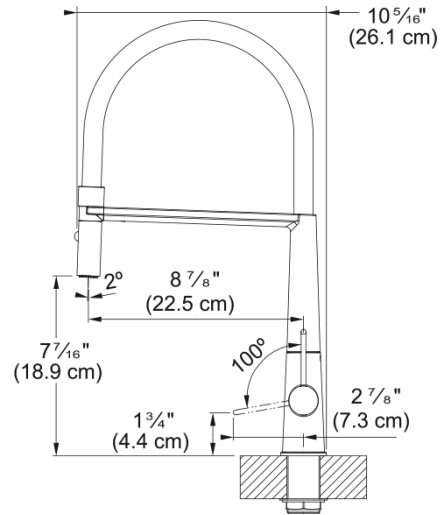

Icon Semi-Pro Faucet ICN-SP-MBK | 115.0690.402

Technical Data

Aspect

Spout type	S - semi-professional
Color	Matte black
Type of material	Brass
Flexible pullout hose material	Silicon black
Spray head material	Brass

Product Dimensions

Faucet hole diameter	35 mm
Cartridge dimension	25 mm

Installation

Mounting type	Shank
Water supply hose connection	1/2"
Water supply hose length	600 mm

Product specifications

Pressure	High pressure
Faucet type	Pull-out spray
Faucet operation	Side lever
Faucet rotation	360°

Product identification

Product brand	FRANKE
Product family	Mythos
Collection	Icon

Features

Water saving feature	No
Type of aerator	Laminar

Features