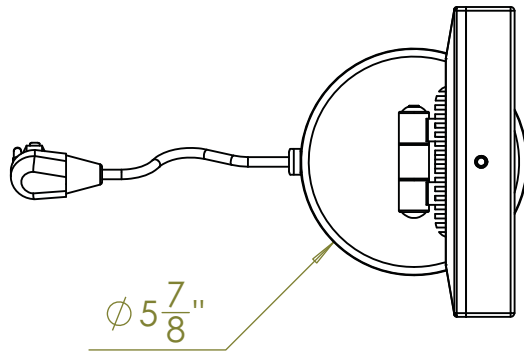

Catalog Number: BSR-221

# Baci At Home

**BSR-221-CC - Tilt\Swivel wall mirror**

<b>Product Category</b>	Baci Senior Mirrors
<b>Special Features</b>	Solid brass construction Optical quality 5X glass mirrors High power, natural white LED lighting 5-year warranty
<b>Lighting</b>	Halo Light - High Power LED
Lumens	775
Color Temperature	2800 to 4800
Color Rendering Index	Min. 80
<b>Electrical</b>	
Watts	9
Volts	100-240
Hertz (Frequency)	56/60
Amps (Current)	.22
<b>UL Listing</b>	Furnishing - suitable for commercial or residential use in dry or damp locations (US\C)
<b>Dimensions</b>	Mirror body 8" wide x 9" high Unit height 18"
<b>Basic Model</b>	BSR-221-CC-CHR
<b>Body Type</b>	All metal body
<b>Magnification</b>	5X
<b>Finish options</b>	
Standard	Chrome, Satin Nickel, Bronze or Brass
Premium	Polished Nickel, Copper, Antique Brass
Custom	24 KT Gold, Kohler Vibrant Bronze, etc.