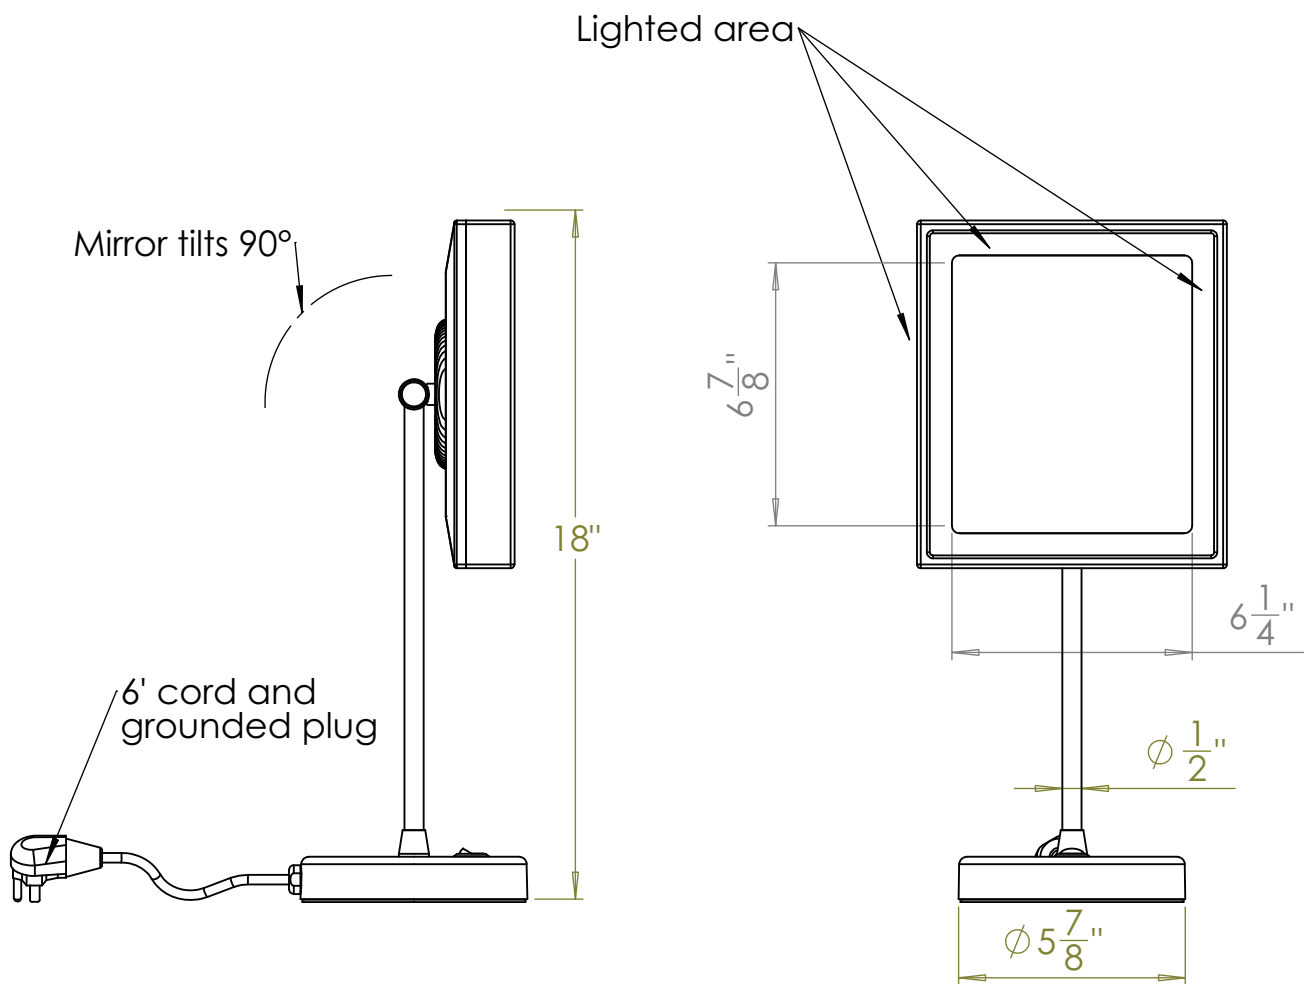

Catalog Number: BSR-221

# Baci At Home

**BSR-221-CC - Tilt\Swivel wall mirror**

<b>Product Category</b>	Baci Senior Mirrors
<b>Special Features</b>	Solid brass construction Optical quality 5X glass mirrors High power, natural white LED lighting 5-year warranty
<b>Lighting</b>	Halo Light - High Power LED
Lumens	775
Color Temperature	2800 to 4800
Color Rendering Index	Min. 80
<b>Electrical</b>	
Watts	9
Volts	100-240
Hertz (Frequency)	56/60
Amps (Current)	.22
<b>UL Listing</b>	Furnishing - suitable for commercial or residential use in dry or damp locations (US\C)
<b>Dimensions</b>	Mirror body 8" wide x 9" high Unit height 18"
<b>Basic Model</b>	BSR-221-CC-CHR
<b>Body Type</b>	All metal body
<b>Magnification</b>	5X
<b>Finish options</b>	
Standard	Chrome, Satin Nickel, Bronze or Brass
Premium	Polished Nickel, Copper, Antique Brass
Custom	24 KT Gold, Kohler Vibrant Bronze, etc.