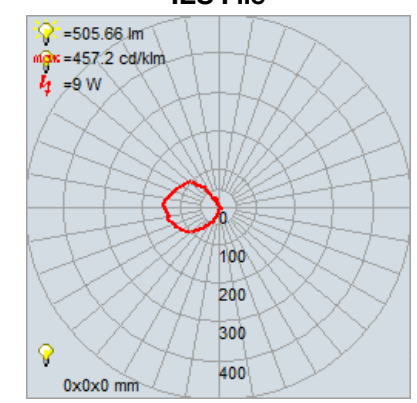

Product Dimensions

Fixture	Canopy
Length :: 0	Length :: 0
Width :: 0	Width :: 0
Diameter :: 9"	Diameter :: 4.5"
Extension :: 0	Height :: 1"
Height :: 11.75"	
Overall Height :: 0	

Technical Specifications

Qualifications	Specifications	Photometrics	Recommended Dimmers
Location Rating :: Damp	Frame Material :: Steel	CCT :: 3000	(ELV) LUTRON Caseta PD
Certification :: ETL Listed (US/Canada)	Diffuser Material :: Glass	CRI :: 90	- 6WCL; (ELV) LUTRON
IES File ::	Voltage :: 120v	Wattage :: 9w	Maestro CL (Package) MACL-
JA8 Compliant :: No	Lamping Type :: Dedicated	Nominal	153M-RHW; (ELV) LUTRON
Energy Star :: No	LED	Lumens :: 600Lm	Maestro CL MACL-153M;
ADA Compliant :: No	Lamping Base :: SSL	Delivered	(ELV) LUTRON Skylark Contour
Marine Grade :: No	Lamp Quantity :: 1	Lumens :: 506Lm	CTCL-153P; (TRIAC) LEVITON
Emergency Lighting :: No	Lamp Wattage :: 9 W	Additional Items :: 0	Decora Sureslide 6672; (TRIAC)
Warranty :: 5 Year Limited	Total Wattage :: 9w		LEVITON Decora Sureslide
	Lamps Included :: Yes		
	J-Box Type :: Standard		

Line Drawing #1

Image
Not Available

Line Drawing #2

Image
Not Available

IES File

Toll Free 800-828-5483 • www.AccessLighting.com

14410 Myford Road, Irvine, CA 92606
 The information provided is subject to change without notice. ©2020 Access Lighting Corporation. All Rights Reserved
 Rev. 202004 Filename: 63147LEDD-MBL_SDG.pdf