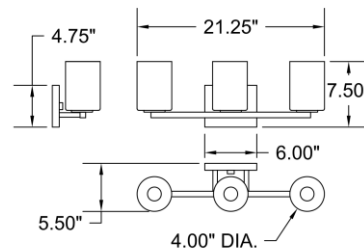

Stock Code: **62623LEDDL-ML/OPL**

Collection: **Sienna**

PRODUCT INFORMATION

Base: 62623 Parent: 62623LEDDL
Mounting Type: Wall UPC: 641594246605
Finish: Matte Black
Diffuser: Opal

PRODUCT MEASUREMENTS

FIXTURE	BACKPLATE / CANOPY
Length:	Length
Width: 21"	Width: 6"
Diameter	Diameter:
Height: 7.5"	Height: 4.75"
Extension: 5.5"	
Overall Height:	

TECHNICAL SPECIFICATIONS

SPECIFICATIONS

Frame Material: Steel
Diffuser Material: Glass
Lamping Type: E-26 (Replaceable LED Jbox: Standard
Lamping Base: E-26 Lamp Wattage: 10 W
Lamp Quantity: 3 Total Wattage: 30 W
Voltage: 120v Lamps Included: Yes

Location: _____

Type: _____

Quantity: _____

Notes: _____

LINE DRAWING

IES FILE

In addition to Access Lighting's purchase and warranty terms and conditions, by signing below or placing an order, you agree that you are authorized to bind the entity placing any order and acknowledge the following: All of sizes and measurements are approximate and all images are for illustrative purposes only. In the event of an inconsistency, the "Product Measurements" section controls. There also may be slight differences in the colors and designs compared to the displayed and printed images.