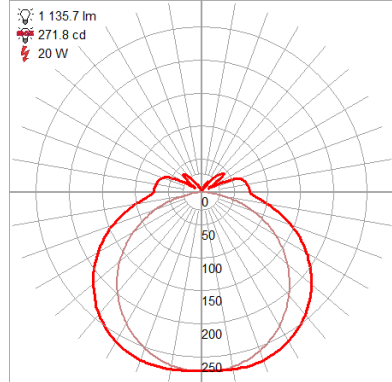

Product Dimensions

Fixture	Canopy
Length :: 0	Length :: 0
Width :: 18"	Width :: 0
Diameter :: 0	Diameter :: 0
Extension :: 2.5"	Height :: 0
Height :: 5.5"	
Overall Height :: 0	

Technical Specifications

Qualifications

Photometrics

CCT :: 3000
 CRI :: 90
 Wattage :: 20w
 Nominal Lumens :: 1400Lm
 Delivered Lumens :: 1136Lm

Recommended Dimmers

(ELV) LUTRON Caseta PD - 6WCL; (ELV) LUTRON Maestro CL MACL-153M; (ELV) LUTRON Maestro MRF2-6CL; (TRIAC) LUTRON Diva DVCL-153P

Additional Items :: 0

Line Drawing #1

Line Drawing #2

IES File

Toll Free 800-828-5483 • www.AccessLighting.com

14410 Myford Road, Irvine, CA 92606

The information provided is subject to change without notice. ©2020 Access Lighting Corporation. All Rights Reserved
 Rev. 202004 Filename:: 62570LEDD-ABB_ACR.pdf