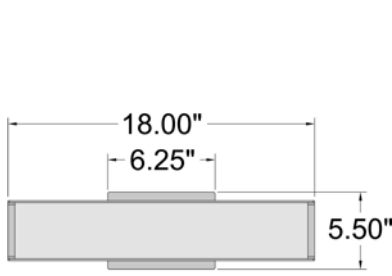

Recommended Dimmers

(ELV) LUTRON Caseta PD - 6WCL; (ELV) LUTRON Maestro CL MACL-153M; (ELV) LUTRON Maestro MRF2-6CL; (TRIAC) LUTRON Diva DVCL-153P

Additional Items :: 0

Line Drawing #1