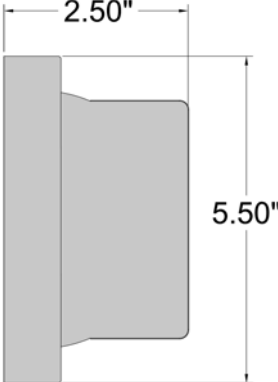

Line Drawing #2