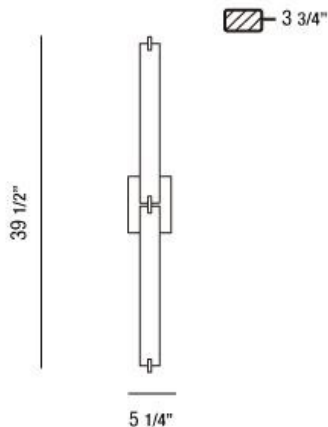

ZUMA, WALL MOUNT

PRODUCT DETAILS

No.	:	23273-016
Product Color	:	CHROME
Product Material	:	METAL
Shade / Accent Colour	:	FROSTED
Shade / Accent Material	:	GLASS
Width	:	39.5"
Height	:	5.25"
Ext	:	3.75"
Weight	:	4.4lbs

Options Available

ITEM NO.	FINISH	SHADE
23273-016	CHROME	FROSTED
23273-023	BRUSHED NICKEL	FROSTED
	OIL RUBBED	OPAL WHITE
23273-030	BRONZE	GLASS

TECHNICAL DETAILS

Canopy / Backplate Length	:	6.125"
Canopy / Backplate Height	:	0.813"
Canopy / Backplate Width	:	4.5"
Adjustable Lamp Head	:	No
Mounting	:	Up or Down
Approval	:	